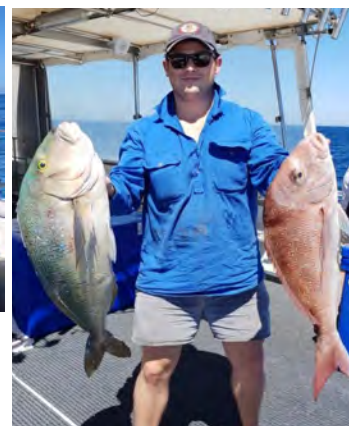

## FREMANTLE DEEP SEA FISHING & ROCK LOBSTER TOURS - 12 PAX \$4000 EXCLUSIVE BOOKINGS ONLY

Apache Charters can now offer an exciting addition to our fishing charters from Fremantle.

Come on board the 70ft Lady Grace for a **full day of deep sea and Rock Lobster Fishing.**

Apache Charters can now fish and pull 12 lobster cray pots on our fishing tours.

Experience catching our iconic Western Rock Lobster and share in the spoils of our Western Australian delicacy.

On our tours you will line fish for species such as Dhufish, Pink Snapper, Baldchin Groper & Breaksea Cod. Along the way we will pull our many Rock Lobster pots and the crays that we catch will be shared out among our passengers. Don't worry if pots come up short, we will guarantee each person at least one Lobster freshly caught and snap frozen for you to take home.

### TOUR INCLUDES

- Depart Sardine Jetty, Mews Road Fremantle at 6am return at 2.30pm
- All deep sea and Rock Lobster Fishing gear, bait, ice tackle, rods, reels, lobster pots
- All fishing licenses included
- Morning Tea, Cold Lunch of Sandwiches/wraps, tea/coffee, hot water, soft drinks and bottled water
- Any fish and Lobster you catch which complies with all fishing rules and regulations you get to take home, fish will be cleaned and filleted and Lobster will be professionally handled and packed for you to take home
- Whole Boat Private Charters only available for 12 persons
- 70ft Vessel Lady Grace